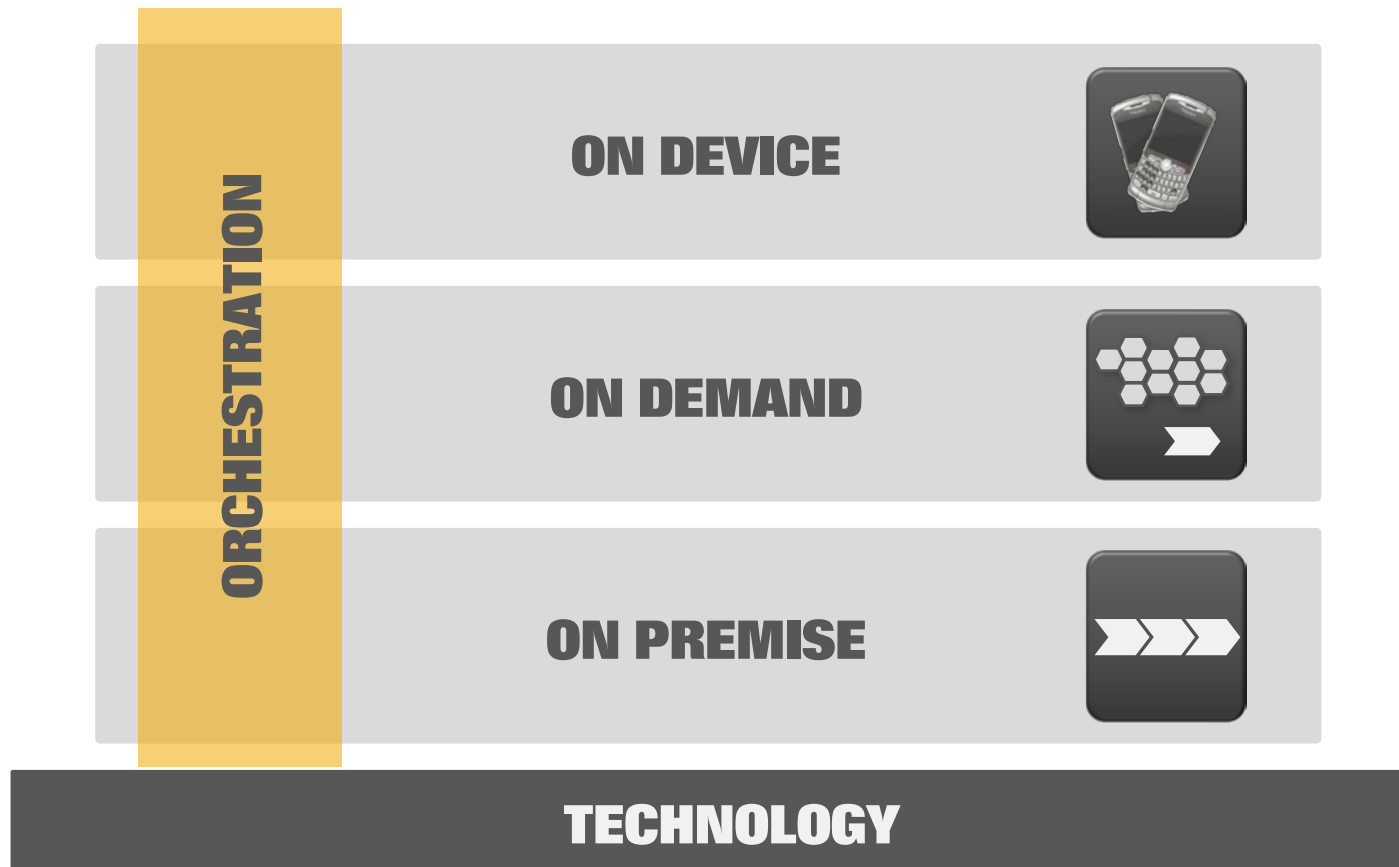

PEOPLE

- Compliance
- Stability
- Business collaboration

PROCESS WORLD

Status: September 2010

SAP PRODUCT STRATEGY

INSTANT VALUE FOR PEOPLE EVERYWHERE

ON PREMISE

INNOVATION WITHOUT DISRUPTION

INNOVATIONS ON **PREMISE**

INCREASED VALUE AT LOWER COST

RAPID DEPLOYMENT SOLUTIONS

- Ready-to-run, targeted solutions
- Deployable in 6-8 weeks
- Predictable scope at low cost
- Expand existing landscape and grow as you need
- Available now for CRM, SRM, BCM
- New offerings every quarter