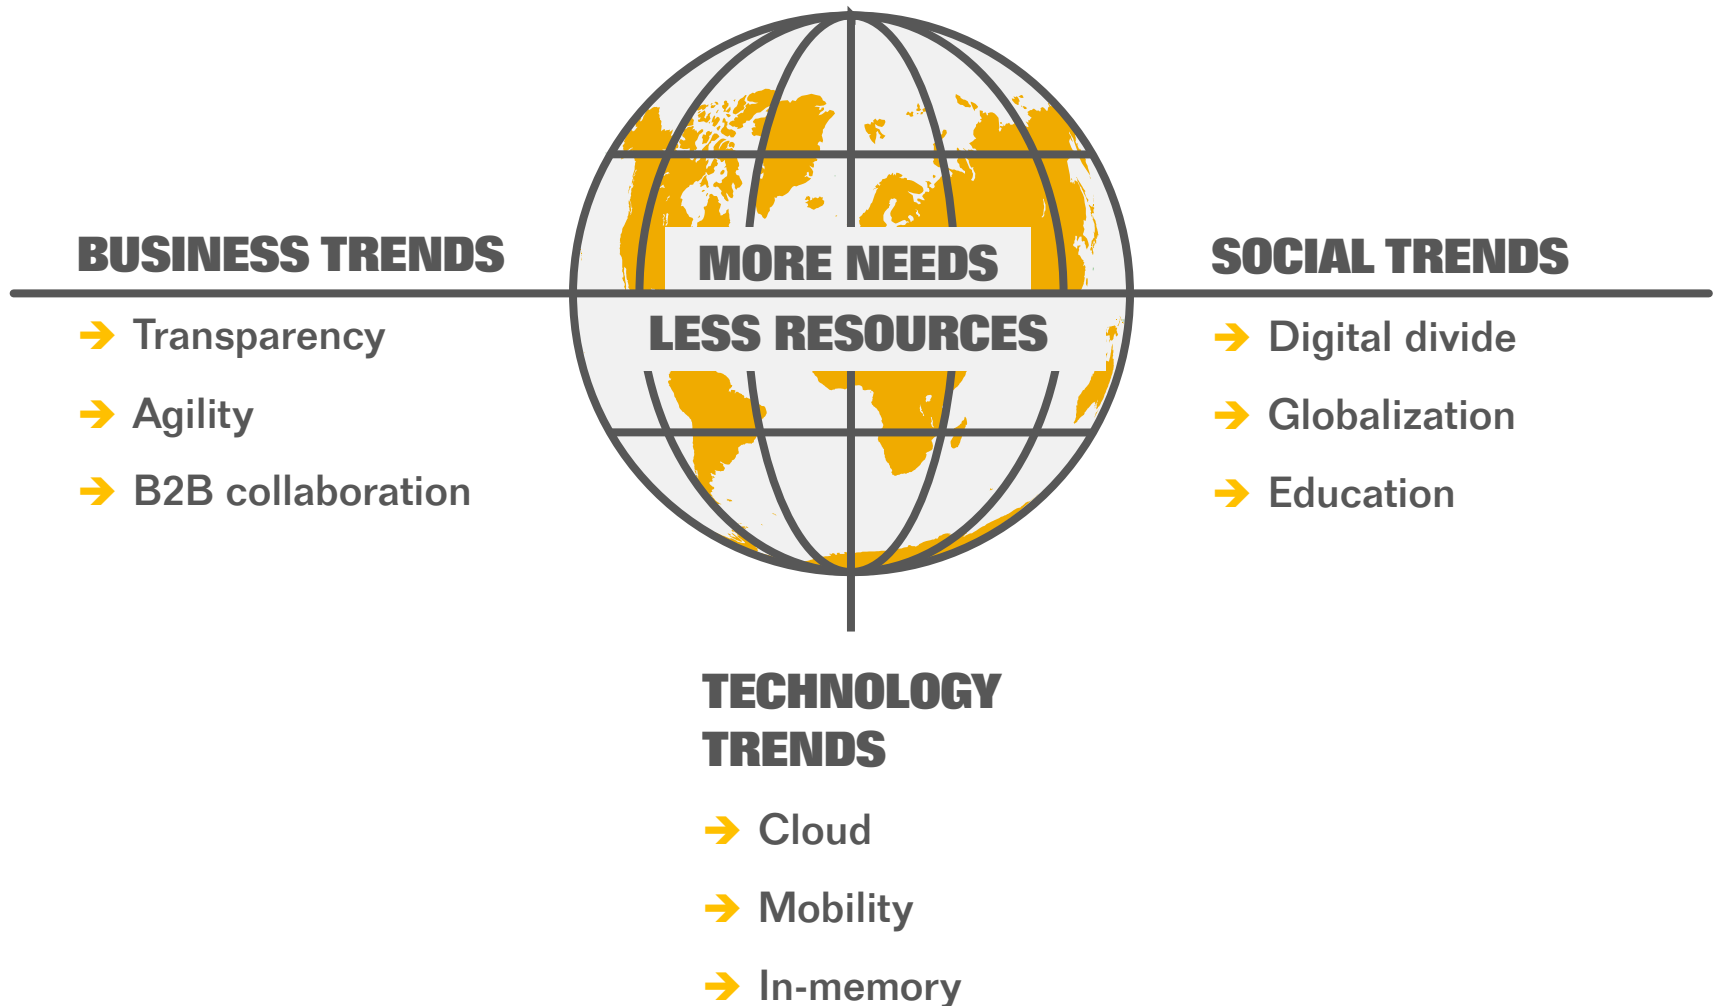

MANFRED JOSEPH
MANAGING DIRECTOR
CENTRAL & EASTERN EUROPE

THE BEST-RUN BUSINESSES RUN SAP™

PURPOSE: LEVERAGING TECHNOLOGY TO MAKE THE WORLD RUN BETTER

BRINGING PEOPLE & BUSINESS TOGETHER

PEOPLE & DEVICE

- Unpredictable
- Unstructured
- People collaboration

PEOPLE

- Compliance
- Stability
- Business collaboration

PROCESS WORLD

Status: September 2010

SAP PRODUCT STRATEGY

INSTANT VALUE FOR PEOPLE EVERYWHERE

ON PREMISE

INNOVATION WITHOUT DISRUPTION

INNOVATIONS ON **PREMISE**

INCREASED VALUE AT LOWER COST

RAPID DEPLOYMENT SOLUTIONS

- Ready-to-run, targeted solutions
- Deployable in 6-8 weeks
- Predictable scope at low cost
- Expand existing landscape and grow as you need
- Available now for CRM, SRM, BCM
- New offerings every quarter

ORCHESTRATION

OUR PIECES FIT TOGETHER

- Common architecture
- Consumer-grade user experience
- End-to-end business processes
- Short time-to-value
- Openness

SUMMARY: **RUN BETTER** with SAP

PEOPLE: Instant Value for People Everywhere