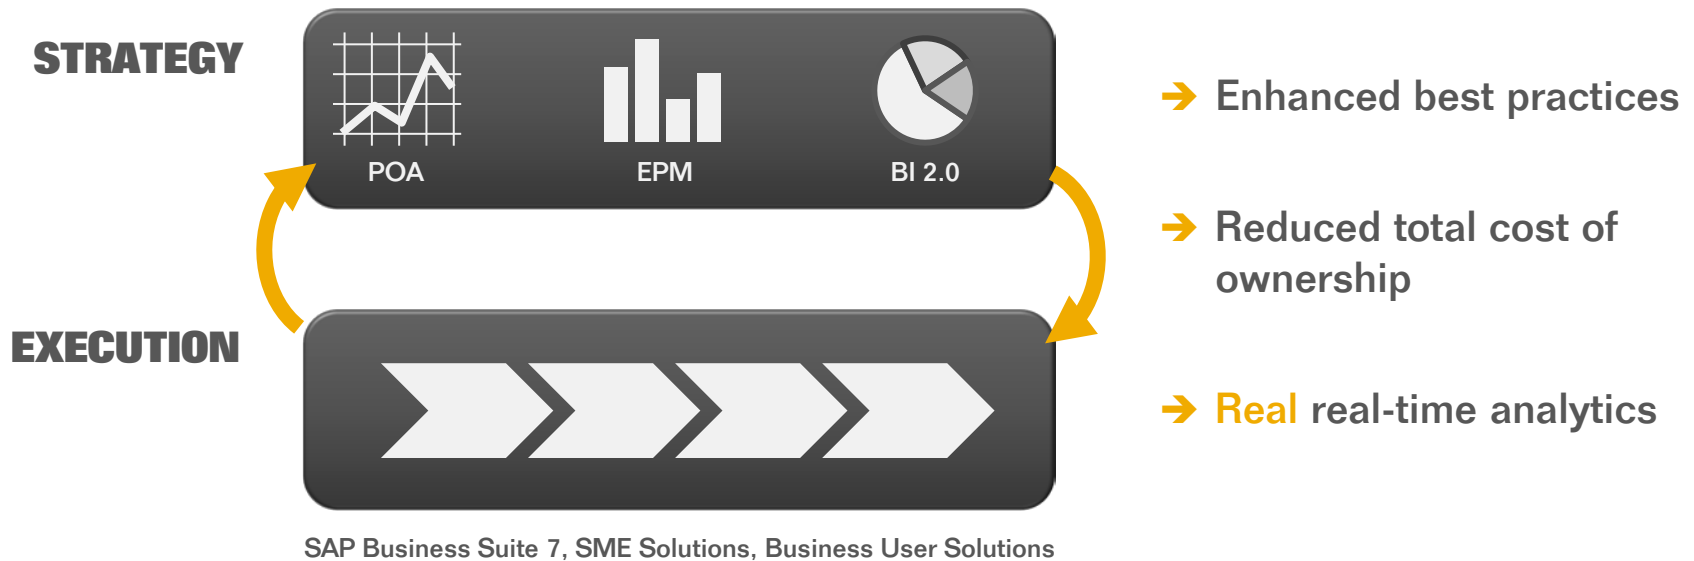

PEOPLE

- Compliance
- Stability
- Business collaboration

PROCESS WORLD

Status: September 2010

SAP PRODUCT STRATEGY

INSTANT VALUE FOR PEOPLE EVERYWHERE

ON PREMISE

INNOVATION WITHOUT DISRUPTION

INNOVATIONS ON **PREMISE**

INCREASED VALUE AT LOWER COST

RAPID DEPLOYMENT SOLUTIONS

- Ready-to-run, targeted solutions
- Deployable in 6-8 weeks
- Predictable scope at low cost
- Expand existing landscape and grow as you need
- Available now for CRM, SRM, BCM
- New offerings every quarter

ORCHESTRATION

OUR PIECES FIT TOGETHER

- Common architecture
- Consumer-grade user experience
- End-to-end business processes
- Short time-to-value
- Openness

SUMMARY: **RUN BETTER** with SAP

PEOPLE: Instant Value for People Everywhere