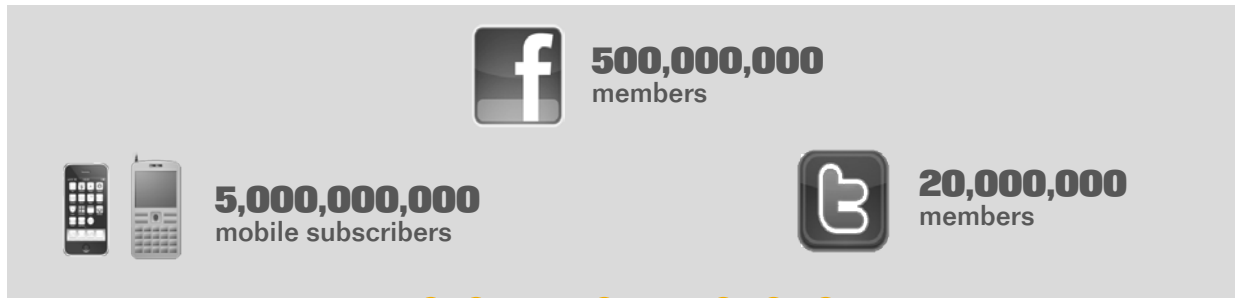

BRINGING PEOPLE & BUSINESS TOGETHER

PEOPLE & DEVICE

- → Unpredictable
- → Unstructured
- → People collaboration